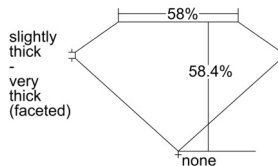

GIA®

FACSIMILE

GIA REPORT 1505558617

Verify this report at GIA.edu

GIA NATURAL DIAMOND DOSSIER®

October 03, 2024
GIA Report Number 1505558617
Shape and Cutting Style ..... Heart Brilliant
Measurements ..... 4.78 x 5.55 x 3.24 mm

GRADING RESULTS

Carat Weight ..... 0.50 carat
Color Grade ..... G
Clarity Grade SI1

ADDITIONAL GRADING INFORMATION

Polish ..... Excellent
Symmetry ..... Excellent
Fluorescence ..... None
Clarity Characteristics ..... Feather
Inscription(s): GIA 1505558617

PROPORTIONS

Profile not to actual proportions

GRADING SCALES

GIA COLOR SCALE		GIA CLARITY SCALE	
COLORLESS	D	VERY VERY SLIGHTLY INCLUDED	FLAWLESS
	E		INTERNALLY FLAWLESS
	F		VVS₁
	G		VVS₂
	H		VS₁
	I		VS₂
	J		SI₁
	K		SI₂
	L		I₁
	M		I₂
NEAR COLORLESS	N	SLIGHTLY INCLUDED	I₃
	O		
	P		
	Q		
FAINT	R		
	S		
	T		
	U		
VERY LIGHT	V		
	W		
	X		
	Y		
LIGHT	Z