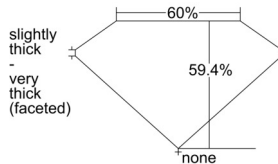

GIA®

FACSIMILE

GIA REPORT 1503275790

Verify this report at GIA.edu

GIA NATURAL DIAMOND DOSSIER®

August 26, 2024
GIA Report Number 1503275790
Shape and Cutting Style ..... Marquise Brilliant
Measurements ..... 6.67 x 3.47 x 2.06 mm

GRADING RESULTS

Carat Weight ..... 0.30 carat
Color Grade ..... F
Clarity Grade S11

ADDITIONAL GRADING INFORMATION

Polish ..... Excellent
Symmetry ..... Very Good
Fluorescence ..... None
Clarity Characteristics..... Crystal, Cloud, Feather
Inscription(s): GIA 1503275790

PROPORTIONS

Profile not to actual proportions

GRADING SCALES

GIA COLOR SCALE		GIA CLARITY SCALE			
COLORLESS	D	VERY VERY SLIGHTLY INCLUDED	FLAWLESS		
	E		INTERNALLY FLAWLESS		
	F	VERY SLIGHTLY INCLUDED	VVS₁		
	G		VVS₂		
	H		VS₁		
	NEAR COLORLESS	I	SLIGHTLY INCLUDED	VS₂	
		J		S1₁	
		FAINT	K	INCLUDED	S1₂
			L		I₁
			M		I₂
N			I₃		
VERT LIGHT	O	INCLUDED			
	P				
	Q				
	R				
	S				
	T				
LIGHT	U				
	V				
	W				
	X				
Y					
Z