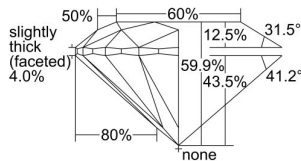

GIA®

FACSIMILE

GIA REPORT 1498743576

Verify this report at GIA.edu

GIA NATURAL DIAMOND DOSSIER®

June 25, 2024
GIA Report Number **1498743576**
Shape and Cutting Style ..... **Round Brilliant**
Measurements ..... **5.60 - 5.63 x 3.36 mm**

GRADING RESULTS

Carat Weight ..... **0.65 carat**
Color Grade ..... **G**
Clarity Grade **VS2**
Cut Grade ..... **Excellent**

ADDITIONAL GRADING INFORMATION

Polish ..... **Excellent**
Symmetry ..... **Excellent**
Fluorescence ..... **None**
Clarity Characteristics ..... **Feather**
Inscription(s): **GIA 1498743576**

PROPORTIONS

Profile to actual proportions

GRADING SCALES

GIA COLOR SCALE	GIA CLARITY SCALE	GIA CUT SCALE	
D	FLAWLESS	EXCELLENT	
E	INTERNALLY FLAWLESS		
F		VVS₁	VERY GOOD
G	VVS₂		
H	VS₁	GOOD	
I	VS₂		
J	SI₁	FAIR	
K	SI₂		
L	I₁	POOR	
M	I₂		
N	I₃		
O			
P			
Q			
R			
S			
T			
U			
V			
W			
X			
Y			
Z