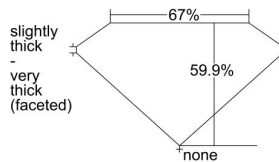

GIA®

FACSIMILE

GIA REPORT 1497736949

Verify this report at GIA.edu

GIA NATURAL DIAMOND DOSSIER®

June 25, 2024
GIA Report Number 1497736949
Shape and Cutting Style ..... Heart Brilliant
Measurements ..... 4.12 x 4.52 x 2.71 mm

GRADING RESULTS

Carat Weight ..... 0.30 carat
Color Grade ..... F
Clarity Grade SI1

ADDITIONAL GRADING INFORMATION

Polish ..... Excellent
Symmetry ..... Very Good
Fluorescence ..... None
Clarity Characteristics ..... Feather
Inscription(s): GIA 1497736949

PROPORTIONS

Profile not to actual proportions

GRADING SCALES

GIA COLOR SCALE		GIA CLARITY SCALE			
COLORLESS	D	VERY VERY SLIGHTLY INCLUDED	FLAWLESS		
	E		INTERNALLY FLAWLESS		
	F	VERY SLIGHTLY INCLUDED	VVS₁		
	G		VVS₂		
	H		VS₁		
	NEAR COLORLESS	I	SLIGHTLY INCLUDED	VS₂	
		J		SI₁	
		FAINT	K	INCLUDED	SI₂
			L		I₁
			M		I₂
VERT LIGHT	N	LIGHT	I₃		
	O				
	P				
	Q				
	R