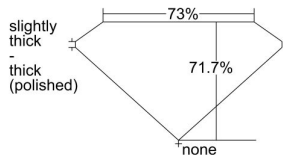

GIA®

FACSIMILE

GIA REPORT 1495222901

Verify this report at GIA.edu

GIA NATURAL DIAMOND DOSSIER®

June 24, 2024
GIA Report Number 1495222901
Shape and Cutting Style ..... Square Modified Brilliant
Measurements ..... 4.22 x 4.11 x 2.95 mm

GRADING RESULTS

Carat Weight ..... 0.41 carat
Color Grade ..... H
Clarity Grade VS1

ADDITIONAL GRADING INFORMATION

Polish ..... Excellent
Symmetry ..... Very Good
Fluorescence ..... None
Clarity Characteristics..... Crystal, Cloud, Needle, Pinpoint
Inscription(s): GIA 1495222901

PROPORTIONS

Profile not to actual proportions

GRADING SCALES

GIA COLOR SCALE		GIA CLARITY SCALE			
COLORLESS	D	VERY VERY SLIGHTLY INCLUDED	FLAWLESS		
	E		INTERNALLY FLAWLESS		
	F	VERY SLIGHTLY INCLUDED	VVS₁		
	G		VVS₂		
	H		VS₁		
	NEAR COLORLESS	I	SLIGHTLY INCLUDED	VS₂	
		J		SI₁	
		FAINT	K	INCLUDED	SI₂
			L		I₁
			M		I₂
VERT LIGHT	N	LIGHT	I₃		
	O				
	P				
	Q				
	R				
LIGHT	S				
	T				
	U				
	V				
	W				
	X				
	Y				
	Z