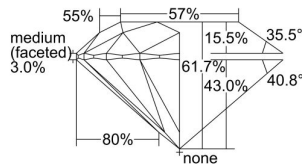

GIA®

FACSIMILE

GIA REPORT

1495066336

Verify this report at GIA.edu

GIA NATURAL DIAMOND DOSSIER®

April 12, 2024
GIA Report Number **1495066336**
Shape and Cutting Style ..... **Round Brilliant**
Measurements ..... **5.88 - 5.92 x 3.64 mm**

GRADING RESULTS

Carat Weight ..... **0.77 carat**
Color Grade ..... **G**
Clarity Grade **VS1**
Cut Grade ..... **Excellent**

ADDITIONAL GRADING INFORMATION

Polish ..... **Excellent**
Symmetry ..... **Excellent**
Fluorescence ..... **None**
Clarity Characteristics..... **Cloud, Pinpoint**
Inscription(s): **GIA 1495066336**

PROPORTIONS

Profile to actual proportions

GRADING SCALES

GIA
COLOR
SCALE

COLORESS	D
	E
	F
	G
	H
	I
	J
NEAR COLORESS	K
	L
FAIN	M
	N
	O
	P
	Q
VERY LIGHT	R
	S
	T
	U
	V
	W
	X
	Y
LIGHT	Z

GIA
CLARITY
SCALE

	FLAWLESS
	INTERNALLY FLAWLESS
VERY VERY SLIGHTLY INCLUDED	VVS₁
	VVS₂
VERY SLIGHTLY INCLUDED	VS₁
	VS₂
SLIGHTLY INCLUDED	SI₁
	SI₂
	I₁
	I₂
INCLUDED	I₃

GIA
CUT
SCALE

	EXCELLENT
	VERY GOOD
	GOOD
	FAIR
	POOR