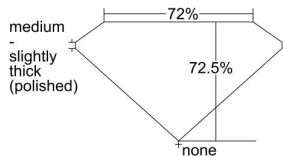

GIA®

FACSIMILE

GIA REPORT 1489777761

Verify this report at GIA.edu

GIA NATURAL DIAMOND DOSSIER®

March 08, 2024
GIA Report Number 1489777761
Shape and Cutting Style ..... Square Modified Brilliant
Measurements ..... 3.90 x 3.85 x 2.79 mm

GRADING RESULTS

Carat Weight ..... 0.35 carat
Color Grade ..... G
Clarity Grade VS1

ADDITIONAL GRADING INFORMATION

Polish ..... Excellent
Symmetry ..... Excellent
Fluorescence ..... None
Clarity Characteristics ..... Feather, Pinpoint
Inspection(s): GIA 1489777761

PROPORTIONS

Profile not to actual proportions

GRADING SCALES

GIA COLOR SCALE		GIA CLARITY SCALE			
COLORLESS	D	VERY VERY SLIGHTLY INCLUDED	FLAWLESS		
	E		INTERNALLY FLAWLESS		
	F		VVS₁		
	G		VVS₂		
	NEAR COLORLESS	H	VERY SLIGHTLY INCLUDED	VS₁	
		I		VS₂	
		FAINT	J	SLIGHTLY INCLUDED	S₁
			K		S₂
	L		I₁		
	VERY LIGHT		M	INCLUDED	I₂
N			I₃		
O					
LIGHT		P			
		Q			
		R			
	S				
	T				
	U				
	V				
	W				
	X				
	Y				
	Z