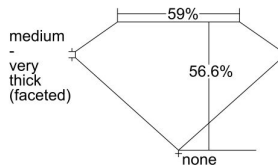

GIA®

FACSIMILE

GIA REPORT 1489567751

Verify this report at GIA.edu

GIA NATURAL DIAMOND DOSSIER®

February 14, 2024
GIA Report Number 1489567751
Shape and Cutting Style ..... Heart Brilliant
Measurements ..... 4.91 x 5.49 x 3.11 mm

GRADING RESULTS

Carat Weight ..... 0.50 carat
Color Grade ..... D
Clarity Grade SI1

ADDITIONAL GRADING INFORMATION

Polish ..... Excellent
Symmetry ..... Very Good
Fluorescence ..... None
Clarity Characteristics ..... Feather, Crystal, Needle
Inspection(s): GIA 1489567751

PROPORTIONS

Profile not to actual proportions

GRADING SCALES

GIA COLOR SCALE		GIA CLARITY SCALE			
COLORLESS	D	VERY VERY SLIGHTLY INCLUDED	FLAWLESS		
	E		INTERNALLY FLAWLESS		
	F	VERY SLIGHTLY INCLUDED	VVS₁		
	G		VVS₂		
	H		VS₁		
	NEAR COLORLESS	I	SLIGHTLY INCLUDED	VS₂	
		J		SI₁	
		FAINT	K	INCLUDED	SI₂
			L		I₁
			M		I₂
VERT LIGHT	N	LIGHT	I₃		
	O				
	P				
	Q				
	R