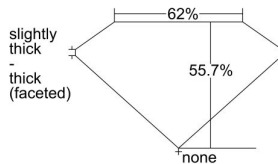

GIA®

FACSIMILE

GIA REPORT 1489262053

Verify this report at GIA.edu

GIA NATURAL DIAMOND DOSSIER®

January 01, 2024
GIA Report Number 1489262053
Shape and Cutting Style ..... Heart Brilliant
Measurements ..... 4.22 x 4.69 x 2.61 mm

GRADING RESULTS

Carat Weight ..... 0.31 carat
Color Grade ..... E
Clarity Grade VS2

ADDITIONAL GRADING INFORMATION

Polish ..... Excellent
Symmetry ..... Excellent
Fluorescence ..... None
Clarity Characteristics ..... Crystal
Inscription(s): GIA 1489262053

PROPORTIONS

Profile not to actual proportions

GRADING SCALES

GIA COLOR SCALE		GIA CLARITY SCALE			
COLORLESS	D	VERY VERY SLIGHTLY INCLUDED	FLAWLESS		
	E		INTERNALLY FLAWLESS		
	F	VERY SLIGHTLY INCLUDED	VVS₁		
	G		VVS₂		
	H		VS₁		
	NEAR COLORLESS	I	SLIGHTLY INCLUDED	VS₂	
		J		SI₁	
		FAINT	K	INCLUDED	SI₂
			L		I₁
			M		I₂
VERT LIGHT	N	LIGHT	I₃		
	O				
	P				
	Q				
	R