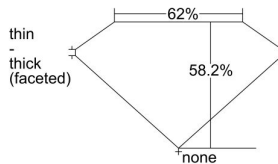

GIA®

FACSIMILE

GIA REPORT 1488984419

Verify this report at GIA.edu

GIA NATURAL DIAMOND DOSSIER®

April 02, 2024
GIA Report Number **1488984419**
Shape and Cutting Style ..... **Pear Brilliant**
Measurements ..... **6.39 x 3.74 x 2.18 mm**

GRADING RESULTS

Carat Weight ..... **0.30 carat**
Color Grade ..... **E**
Clarity Grade **S11**

ADDITIONAL GRADING INFORMATION

Polish ..... **Excellent**
Symmetry ..... **Very Good**
Fluorescence ..... **None**
Clarity Characteristics ..... **Cloud**
Inscription(s): **GIA 1488984419**

PROPORTIONS

Profile not to actual proportions

GRADING SCALES

GIA COLOR SCALE		GIA CLARITY SCALE			
COLORLESS	D	VERY VERY SLIGHTLY INCLUDED	FLAWLESS		
	E		INTERNALLY FLAWLESS		
	F	VERY SLIGHTLY INCLUDED	VVS₁		
	G		VVS₂		
	H		VS₁		
	NEAR COLORLESS	I	SLIGHTLY INCLUDED	VS₂	
		J		S1₁	
		FAINT	K	INCLUDED	S1₂
			L		I₁
			M		I₂
VERT LIGHT	N	INCLUDED	I₃		
	O				
	P				
	Q				
	R				
	S				
	T				
LIGHT	U				
	V				
	W				
	X				
Y					
Z