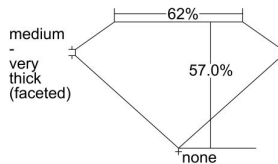

GIA®

FACSIMILE

GIA REPORT 1488944893

Verify this report at GIA.edu

GIA NATURAL DIAMOND DOSSIER®

March 28, 2024
GIA Report Number 1488944893
Shape and Cutting Style ..... Heart Brilliant
Measurements ..... 4.25 x 4.99 x 2.85 mm

GRADING RESULTS

Carat Weight ..... 0.35 carat
Color Grade ..... D
Clarity Grade VVS1

ADDITIONAL GRADING INFORMATION

Polish ..... Excellent
Symmetry ..... Very Good
Fluorescence ..... None
Clarity Characteristics ..... Pinpoint, Feather
Inscription(s): GIA 1488944893

PROPORTIONS

Profile not to actual proportions

GRADING SCALES

GIA COLOR SCALE		GIA CLARITY SCALE	
COLORLESS	D	VERY VERY SLIGHTLY INCLUDED	FLAWLESS
	E		INTERNALLY FLAWLESS
	F		VVS₁
	G		VVS₂
	H		VS₁
	I		VS₂
	J		SI₁
	K		SI₂
	L		I₁
	M		I₂
NEAR COLORLESS	N	SLIGHTLY INCLUDED	I₃
	O		
	P		
	Q		
FAINT	R		
	S		
	T		
	U		
VERT LIGHT	V		
	W		
	X		
	Y		
LIGHT	Z