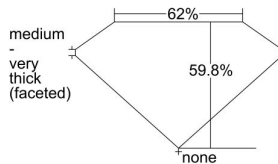

GIA®

FACSIMILE

GIA REPORT 1488658176

Verify this report at GIA.edu

GIA NATURAL DIAMOND DOSSIER®

February 23, 2024
GIA Report Number 1488658176
Shape and Cutting Style ..... Heart Brilliant
Measurements ..... 4.66 x 5.51 x 3.30 mm

GRADING RESULTS

Carat Weight ..... 0.51 carat
Color Grade ..... G
Clarity Grade SI2

ADDITIONAL GRADING INFORMATION

Polish ..... Excellent
Symmetry ..... Very Good
Fluorescence ..... None
Clarity Characteristics ..... Crystal, Feather
Inscription(s): GIA 1488658176

PROPORTIONS

Profile not to actual proportions

GRADING SCALES

GIA COLOR SCALE		GIA CLARITY SCALE			
COLORLESS	D	VERY VERY SLIGHTLY INCLUDED	FLAWLESS		
	E		INTERNALLY FLAWLESS		
	F	VERY SLIGHTLY INCLUDED	VVS₁		
	G		VVS₂		
	H		VS₁		
	NEAR COLORLESS	I	SLIGHTLY INCLUDED	VS₂	
		J		SI₁	
		FAINT	K	INCLUDED	SI₂
			L		I₁
			M		I₂
VERT LIGHT	N	LIGHT	I₃		
	O				
	P				
	Q				
	R