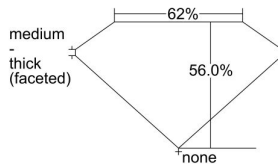

GIA®

FACSIMILE

GIA REPORT 1488569976

Verify this report at GIA.edu

GIA NATURAL DIAMOND DOSSIER®

February 14, 2024
GIA Report Number 1488569976
Shape and Cutting Style ..... Heart Brilliant
Measurements ..... 4.19 x 4.71 x 2.64 mm

GRADING RESULTS

Carat Weight ..... 0.30 carat
Color Grade ..... D
Clarity Grade SI2

ADDITIONAL GRADING INFORMATION

Polish ..... Excellent
Symmetry ..... Very Good
Fluorescence ..... None
Clarity Characteristics ..... Feather, Cloud, Crystal
Inscription(s): GIA 1488569976

PROPORTIONS

Profile not to actual proportions

GRADING SCALES

GIA COLOR SCALE		GIA CLARITY SCALE			
COLORLESS	D	VERY VERY SLIGHTLY INCLUDED	FLAWLESS		
	E		INTERNALLY FLAWLESS		
	F	VERY SLIGHTLY INCLUDED	VVS₁		
	G		VVS₂		
	H		VS₁		
	NEAR COLORLESS	I	SLIGHTLY INCLUDED	VS₂	
		J		SI₁	
		FAINT	K	INCLUDED	SI₂
			L		I₁
			M		I₂
VERT LIGHT	N	INCLUDED	I₃		
	O				
	P				
	Q				
	R				
LIGHT	S				
	T				
	U				
	V				
	W				
X					
Y					
Z