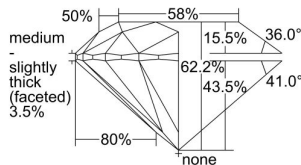

GIA®

FACSIMILE

GIA REPORT 1488457981

Verify this report at GIA.edu

GIA NATURAL DIAMOND DOSSIER®

January 31, 2024
GIA Report Number 1488457981
Shape and Cutting Style ..... Round Brilliant
Measurements ..... 5.82 - 5.84 x 3.63 mm

GRADING RESULTS

Carat Weight ..... 0.76 carat
Color Grade I
Clarity Grade VS2
Cut Grade ..... Excellent

ADDITIONAL GRADING INFORMATION

Polish ..... Excellent
Symmetry ..... Excellent
Fluorescence ..... Faint
Clarity Characteristics ..... Crystal, Feather
Inscription(s): GIA 1488457981

PROPORTIONS

Profile to actual proportions

GRADING SCALES

GIA COLOR SCALE	GIA CLARITY SCALE	GIA CUT SCALE	
D	FLAWLESS	EXCELLENT	
E	INTERNALLY FLAWLESS		
F		VVS₁	VERY GOOD
G	VVS₂		
H	VS₁	GOOD	
I	VS₂		
J	SI₁	FAIR	
K	SI₂		
L	I₁	POOR	
M	I₂		
N	I₃		
O			
P			
Q			
R			
S			
T			
U			
V			
W			
X			
Y			
Z