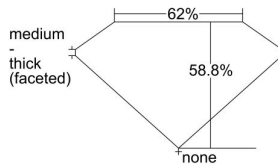

GIA®

FACSIMILE

GIA REPORT 1488357746

Verify this report at GIA.edu

GIA NATURAL DIAMOND DOSSIER®

January 15, 2024
GIA Report Number 1488357746
Shape and Cutting Style ..... Heart Brilliant
Measurements ..... 4.75 x 5.65 x 3.33 mm

GRADING RESULTS

Carat Weight ..... 0.52 carat
Color Grade ..... F
Clarity Grade SI1

ADDITIONAL GRADING INFORMATION

Polish ..... Excellent
Symmetry ..... Excellent
Fluorescence ..... None
Clarity Characteristics ..... Cloud, Crystal
Inspection(s): GIA 1488357746

PROPORTIONS

Profile not to actual proportions

GRADING SCALES

GIA COLOR SCALE		GIA CLARITY SCALE			
COLORLESS	D	VERY VERY SLIGHTLY INCLUDED	FLAWLESS		
	E		INTERNALLY FLAWLESS		
	F		VVS₁		
	NEAR COLORLESS	G	VERY SLIGHTLY INCLUDED	VVS₂	
		H		VS₁	
		FANT	I	SLIGHTLY INCLUDED	VS₂
			J		SI₁
	LIGHT	K	INCLUDED	SI₂	
		L		I₁	
		M	NOT GRADED	I₂	
N		I₃			
O					
P					
Q					
R					
S					
T					
U					
V					
W					
X					
Y					
Z