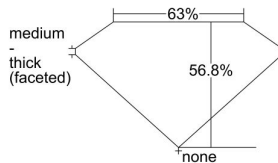

GIA®

FACSIMILE

GIA REPORT 1487571057

Verify this report at GIA.edu

GIA NATURAL DIAMOND DOSSIER®

February 14, 2024
GIA Report Number 1487571057
Shape and Cutting Style ..... Heart Brilliant
Measurements ..... 4.52 x 5.20 x 2.95 mm

GRADING RESULTS

Carat Weight ..... 0.40 carat
Color Grade ..... F
Clarity Grade VS2

ADDITIONAL GRADING INFORMATION

Polish ..... Excellent
Symmetry ..... Very Good
Fluorescence ..... None
Clarity Characteristics..... Crystal, Feather, Cloud
Inscription(s): GIA 1487571057

PROPORTIONS

Profile not to actual proportions

GRADING SCALES

GIA COLOR SCALE		GIA CLARITY SCALE			
COLORLESS	D	VERY VERY SLIGHTLY INCLUDED	FLAWLESS		
	E		INTERNALLY FLAWLESS		
	F	VERY SLIGHTLY INCLUDED	VVS₁		
	G		VVS₂		
	H		VS₁		
	NEAR COLORLESS	I	SLIGHTLY INCLUDED	VS₂	
		J		SI₁	
		FAINT	K	INCLUDED	SI₂
			L		I₁
			M		I₂
VERT LIGHT	N	INCLUDED	I₃		
	O				
	P				
	Q				
	R				
LIGHT	S				
	T				
	U				
	V				
	W				
X					
Y					
Z