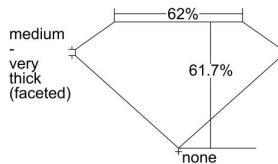

GIA®

FACSIMILE

GIA REPORT 1487066864

Verify this report at GIA.edu

GIA NATURAL DIAMOND DOSSIER®

November 09, 2023
GIA Report Number **1487066864**
Shape and Cutting Style ..... **Pear Brilliant**
Measurements ..... **7.05 x 4.12 x 2.54 mm**

GRADING RESULTS

Carat Weight ..... **0.46 carat**
Color Grade ..... **G**
Clarity Grade **VVS2**

ADDITIONAL GRADING INFORMATION

Polish ..... **Excellent**
Symmetry ..... **Very Good**
Fluorescence ..... **Faint**
Clarity Characteristics ..... **Feather, Pinpoint**
Inscription(s): **GIA 1487066864**

PROPORTIONS

Profile not to actual proportions

GRADING SCALES

GIA COLOR SCALE		GIA CLARITY SCALE			
COLORLESS	D	VERY VERY SLIGHTLY INCLUDED	FLAWLESS		
	E		INTERNALLY FLAWLESS		
	F	VERY SLIGHTLY INCLUDED	VVS₁		
	G		VVS₂		
	H		VS₁		
	NEAR COLORLESS	I	SLIGHTLY INCLUDED	VS₂	
		J		SI₁	
		FAINT	K	INCLUDED	SI₂
			L		I₁
			M		I₂
VERT LIGHT			N	INCLUDED	I₃
	O				
	P				
	Q				
	LIGHT		R		
		S			
		T			
U					
V					
W					
X					
Y					
Z