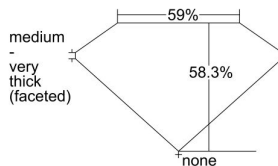

GIA®

FACSIMILE

GIA REPORT 1485583657

Verify this report at GIA.edu

GIA NATURAL DIAMOND DOSSIER®

February 16, 2024
GIA Report Number 1485583657
Shape and Cutting Style ..... Heart Brilliant
Measurements ..... 4.13 x 4.84 x 2.82 mm

GRADING RESULTS

Carat Weight ..... 0.33 carat
Color Grade ..... G
Clarity Grade VS2

ADDITIONAL GRADING INFORMATION

Polish ..... Excellent
Symmetry ..... Very Good
Fluorescence ..... None
Clarity Characteristics ..... Crystal
Inscription(s): GIA 1485583657

PROPORTIONS

Profile not to actual proportions

GRADING SCALES

GIA COLOR SCALE		GIA CLARITY SCALE			
COLORLESS	D	VERY VERY SLIGHTLY INCLUDED	FLAWLESS		
	E		INTERNALLY FLAWLESS		
	F	VERY SLIGHTLY INCLUDED	VVS₁		
	G		VVS₂		
	H		VS₁		
	NEAR COLORLESS	I	SLIGHTLY INCLUDED	VS₂	
		J		SI₁	
		FAINT	K	INCLUDED	SI₂
			L		I₁
			M		I₂
VERT LIGHT	N	LIGHT	I₃		
	O				
	P				
	Q				
	R