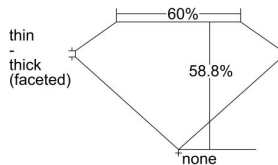

GIA®

FACSIMILE

GIA REPORT 1485198441

Verify this report at GIA.edu

GIA NATURAL DIAMOND DOSSIER®

December 20, 2023
GIA Report Number 1485198441
Shape and Cutting Style ..... Heart Brilliant
Measurements ..... 4.11 x 4.82 x 2.83 mm

GRADING RESULTS

Carat Weight ..... 0.32 carat
Color Grade ..... E
Clarity Grade VS2

ADDITIONAL GRADING INFORMATION

Polish ..... Excellent
Symmetry ..... Very Good
Fluorescence ..... None
Clarity Characteristics ..... Crystal, Needle, Feather
Inscription(s): GIA 1485198441

PROPORTIONS

Profile not to actual proportions

GRADING SCALES

GIA COLOR SCALE		GIA CLARITY SCALE	
COLORLESS	D	VERY VERY SLIGHTLY INCLUDED	FLAWLESS
	E		INTERNALLY FLAWLESS
	F		VVS₁
	G		VVS₂
	H		VS₁
	I		VS₂
	J		SI₁
	K		SI₂
	L		I₁
	M		I₂
NEAR COLORLESS	N	SLIGHTLY INCLUDED	I₃
	O		
	P		
	Q		
FAINT	R		
	S		
	T		
	U		
VERT LIGHT	V		
	W		
	X		
	Y		
LIGHT	Z