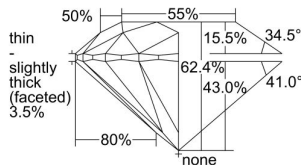

GIA®

FACSIMILE

GIA REPORT 1483839554

Verify this report at GIA.edu

GIA NATURAL DIAMOND DOSSIER®

March 15, 2024
GIA Report Number 1483839554
Shape and Cutting Style ..... Round Brilliant
Measurements ..... 4.28 - 4.30 x 2.68 mm

GRADING RESULTS

Carat Weight ..... 0.30 carat
Color Grade ..... E
Clarity Grade S11
Cut Grade ..... Excellent

ADDITIONAL GRADING INFORMATION

Polish ..... Excellent
Symmetry ..... Excellent
Fluorescence ..... None
Clarity Characteristics ..... Cloud, Feather
Inscription(s): GIA 1483839554

PROPORTIONS

GRADING SCALES

GIA COLOR SCALE	GIA CLARITY SCALE	GIA CUT SCALE	
D	FLAWLESS	EXCELLENT	
E	INTERNALLY FLAWLESS		
F		VVS₁	VERY GOOD
G	VVS₂		
H	VS₁	GOOD	
I	VS₂		
J	S1₁	FAIR	
K	S1₂		
L	I₁	POOR	
M	I₂		
N	I₃		
O			
P			
Q			
R			
S			
T			
U			
V			
W			
X			
Y			
Z