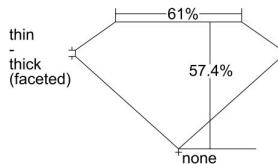

GIA®

FACSIMILE

GIA REPORT 1483648389

Verify this report at GIA.edu

GIA NATURAL DIAMOND DOSSIER®

February 23, 2024

GIA Report Number 1483648389

Shape and Cutting Style ..... Heart Brilliant

Measurements ..... 4.22 x 5.01 x 2.87 mm

GRADING RESULTS

Carat Weight ..... 0.35 carat

Color Grade ..... F

Clarity Grade VS1

ADDITIONAL GRADING INFORMATION

Polish ..... Excellent

Symmetry ..... Excellent

Fluorescence ..... None

Clarity Characteristics ..... Cloud

Inscription(s): GIA 1483648389

PROPORTIONS

Profile not to actual proportions

GRADING SCALES

GIA COLOR SCALE		GIA CLARITY SCALE			
COLORLESS	D	VERY VERY SLIGHTLY INCLUDED	FLAWLESS		
	E		INTERNALLY FLAWLESS		
	F	VERY SLIGHTLY INCLUDED	VVS₁		
	G		VVS₂		
	H		VS₁		
	NEAR COLORLESS	I	SLIGHTLY INCLUDED	VS₂	
		J		SI₁	
		FAINT	K	INCLUDED	SI₂
			L		I₁
			M		I₂
VERT LIGHT	N	LIGHT	I₃		
	O				
	P				
	Q				
	R				
	S