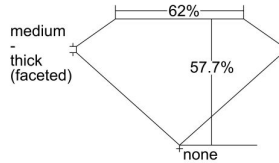

GIA®

FACSIMILE

GIA REPORT 1483606307

Verify this report at GIA.edu

GIA NATURAL DIAMOND DOSSIER®

February 19, 2024
GIA Report Number 1483606307
Shape and Cutting Style ..... Heart Brilliant
Measurements ..... 4.20 x 4.72 x 2.72 mm

GRADING RESULTS

Carat Weight ..... 0.32 carat
Color Grade ..... H
Clarity Grade VS2

ADDITIONAL GRADING INFORMATION

Polish ..... Excellent
Symmetry ..... Very Good
Fluorescence ..... None
Clarity Characteristics ..... Feather, Crystal
Inscription(s): GIA 1483606307

PROPORTIONS

Profile not to actual proportions

GRADING SCALES

GIA COLOR SCALE		GIA CLARITY SCALE			
COLORLESS	D	VERY VERY SLIGHTLY INCLUDED	FLAWLESS		
	E		INTERNALLY FLAWLESS		
	F	VERY SLIGHTLY INCLUDED	VVS₁		
	G		VVS₂		
	H		VS₁		
	NEAR COLORLESS	I	SLIGHTLY INCLUDED	VS₂	
		J		SI₁	
		FAINT	K	INCLUDED	SI₂
			L		I₁
			M		I₂
VERT LIGHT	N	INCLUDED	I₃		
	O				
	P				
	Q				
	R				
	S				
	T				
LIGHT	U				
	V				
	W				
	X				
Y					
Z