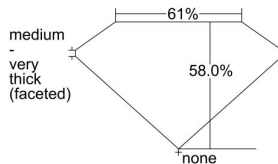

GIA®

FACSIMILE

GIA REPORT 1483486211

Verify this report at GIA.edu

GIA NATURAL DIAMOND DOSSIER®

February 05, 2024
GIA Report Number 1483486211
Shape and Cutting Style ..... Heart Brilliant
Measurements ..... 4.50 x 5.25 x 3.05 mm

GRADING RESULTS

Carat Weight ..... 0.43 carat
Color Grade ..... F
Clarity Grade VS2

ADDITIONAL GRADING INFORMATION

Polish ..... Excellent
Symmetry ..... Very Good
Fluorescence ..... None
Clarity Characteristics ..... Crystal, Cloud
Inscription(s): GIA 1483486211

PROPORTIONS

Profile not to actual proportions

GRADING SCALES

GIA COLOR SCALE		GIA CLARITY SCALE			
COLORLESS	D	VERY VERY SLIGHTLY INCLUDED	FLAWLESS		
	E		INTERNALLY FLAWLESS		
	F	VERY SLIGHTLY INCLUDED	VVS₁		
	G		VVS₂		
	H		VS₁		
	NEAR COLORLESS	I	SLIGHTLY INCLUDED	VS₂	
		J		SI₁	
		FAINT	K	INCLUDED	SI₂
			L		I₁
			M		I₂
VERY LIGHT			N	INCLUDED	I₃
			O		
			P		
	Q				
LIGHT	R				
	S				
	T				
	U				
	V				
	Z