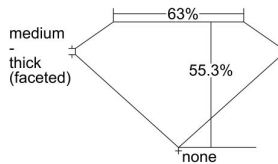

GIA®

FACSIMILE

GIA REPORT 1483282326

Verify this report at GIA.edu

GIA NATURAL DIAMOND DOSSIER®

January 03, 2024
GIA Report Number 1483282326
Shape and Cutting Style ..... Heart Brilliant
Measurements ..... 4.49 x 5.17 x 2.85 mm

GRADING RESULTS

Carat Weight ..... 0.39 carat
Color Grade ..... F
Clarity Grade VS2

ADDITIONAL GRADING INFORMATION

Polish ..... Excellent
Symmetry ..... Excellent
Fluorescence ..... None
Clarity Characteristics..... Crystal, Cloud, Feather
Inscription(s): GIA 1483282326

PROPORTIONS

Profile not to actual proportions

GRADING SCALES

GIA COLOR SCALE		GIA CLARITY SCALE	
COLORLESS	D	VERY VERY SLIGHTLY INCLUDED	FLAWLESS
	E		INTERNALLY FLAWLESS
	F		VVS₁
	G		VVS₂
	H		VS₁
	I		VS₂
	J		SI₁
	K		SI₂
	L		I₁
	M		I₂
NEAR COLORLESS	N	SLIGHTLY INCLUDED	I₃
	O		
	P		
	Q		
FAINT	R		
	S		
	T		
	U		
VERT LIGHT	V		
	W		
	X		
	Y		
LIGHT	Z