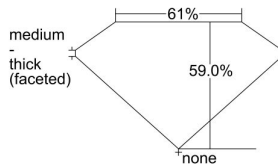

GIA®

FACSIMILE

GIA REPORT 1483280366

Verify this report at GIA.edu

GIA NATURAL DIAMOND DOSSIER®

January 03, 2024
GIA Report Number 1483280366
Shape and Cutting Style ..... Heart Brilliant
Measurements ..... 5.17 x 5.73 x 3.38 mm

GRADING RESULTS

Carat Weight ..... 0.56 carat
Color Grade ..... G
Clarity Grade SI1

ADDITIONAL GRADING INFORMATION

Polish ..... Excellent
Symmetry ..... Very Good
Fluorescence ..... None
Clarity Characteristics ..... Cloud, Knot
Inscription(s): GIA 1483280366

PROPORTIONS

Profile not to actual proportions

GRADING SCALES

GIA COLOR SCALE		GIA CLARITY SCALE			
COLORLESS	D	VERY VERY SLIGHTLY INCLUDED	FLAWLESS		
	E		INTERNALLY FLAWLESS		
	F	VERY SLIGHTLY INCLUDED	VVS₁		
	G		VVS₂		
	H		VS₁		
	NEAR COLORLESS	I	SLIGHTLY INCLUDED	VS₂	
		J		SI₁	
		FAINT	K	INCLUDED	SI₂
			L		I₁
			M		I₂
VERT LIGHT	N	INCLUDED	I₃		
	O				
	P				
	Q				
	R				
LIGHT	S				
	T				
	U				
	V				
	W				
	Z