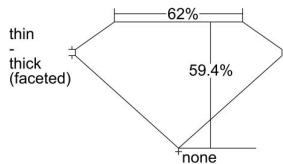

GIA®

FACSIMILE

GIA REPORT 1483272214

Verify this report at GIA.edu

GIA NATURAL DIAMOND DOSSIER®

January 03, 2024
GIA Report Number 1483272214
Shape and Cutting Style ..... Heart Brilliant
Measurements ..... 4.25 x 4.97 x 2.95 mm

GRADING RESULTS

Carat Weight ..... 0.35 carat
Color Grade ..... G
Clarity Grade VS1

ADDITIONAL GRADING INFORMATION

Polish ..... Excellent
Symmetry ..... Very Good
Fluorescence ..... Faint
Clarity Characteristics..... Crystal, Feather, Pinpoint
Inscription(s): GIA 1483272214

PROPORTIONS

Profile not to actual proportions

GRADING SCALES

GIA COLOR SCALE		GIA CLARITY SCALE			
COLORLESS	D	VERY VERY SLIGHTLY INCLUDED	FLAWLESS		
	E		INTERNALLY FLAWLESS		
	F		VVS₁		
	NEAR COLORLESS	G	VVS₂		
		H	VERY SLIGHTLY INCLUDED	VS₁	
		I		VS₂	
		FAINT	J	SLIGHTLY INCLUDED	SI₁
			K		SI₂
	L		I₁		
	VERT LIGHT		M	INCLUDED	I₂
N			I₃		
O					
LIGHT		P			
		Q			
	R				
	S				
	T				
U					
V					
W					
X					
Y					
Z