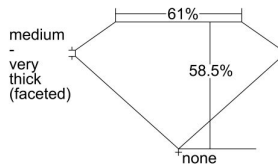

GIA®

FACSIMILE

GIA REPORT 1479911375

Verify this report at GIA.edu

GIA NATURAL DIAMOND DOSSIER®

October 27, 2023
GIA Report Number 1479911375
Shape and Cutting Style ..... Heart Brilliant
Measurements ..... 3.92 x 4.66 x 2.73 mm

GRADING RESULTS

Carat Weight ..... 0.30 carat
Color Grade ..... G
Clarity Grade VS2

ADDITIONAL GRADING INFORMATION

Polish ..... Excellent
Symmetry ..... Very Good
Fluorescence ..... None
Clarity Characteristics ..... Cloud, Feather
Inscription(s): GIA 1479911375

PROPORTIONS

Profile not to actual proportions

GRADING SCALES

GIA COLOR SCALE		GIA CLARITY SCALE			
COLORLESS	D	VERY VERY SLIGHTLY INCLUDED	FLAWLESS		
	E		INTERNALLY FLAWLESS		
	F	VERY SLIGHTLY INCLUDED	VVS₁		
	G		VVS₂		
	H		VS₁		
	NEAR COLORLESS	I	SLIGHTLY INCLUDED	VS₂	
		J		SI₁	
		FAINT	K	INCLUDED	SI₂
			L		I₁
			M		I₂
VERT LIGHT	N	LIGHT	I₃		
	O				
	P				
	Q				
	R