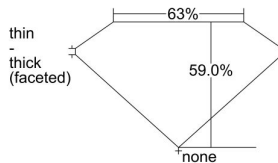

GIA®

FACSIMILE

GIA REPORT 1479905411

Verify this report at GIA.edu

GIA NATURAL DIAMOND DOSSIER®

October 26, 2023
GIA Report Number 1479905411
Shape and Cutting Style ..... Heart Brilliant
Measurements ..... 4.05 x 4.74 x 2.80 mm

GRADING RESULTS

Carat Weight ..... 0.30 carat
Color Grade ..... G
Clarity Grade VS1

ADDITIONAL GRADING INFORMATION

Polish ..... Excellent
Symmetry ..... Very Good
Fluorescence ..... None
Clarity Characteristics..... Crystal, Cloud, Feather, Pinpoint
Inspection(s): GIA 1479905411

PROPORTIONS

Profile not to actual proportions

GRADING SCALES

GIA COLOR SCALE		GIA CLARITY SCALE			
COLORLESS	D	VERY VERY SLIGHTLY INCLUDED	FLAWLESS		
	E		INTERNALLY FLAWLESS		
	F	VERY SLIGHTLY INCLUDED	VVS₁		
	G		VVS₂		
	H		VS₁		
	NEAR COLORLESS	I	SLIGHTLY INCLUDED	VS₂	
		J		SI₁	
		FAINT	K	INCLUDED	SI₂
			L		I₁
			M		I₂
VERT LIGHT	N	INCLUDED	I₃		
	O				
	P				
	Q				
	R				
	S				
	T				
LIGHT	U				
	V				
	W				
	X				
Y					
Z