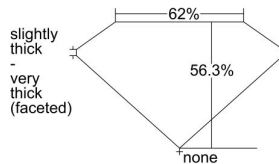

GIA®

FACSIMILE

GIA REPORT 1478797417

Verify this report at GIA.edu

GIA NATURAL DIAMOND DOSSIER®

October 12, 2023
GIA Report Number **1478797417**
Shape and Cutting Style ..... **Heart Brilliant**
Measurements ..... **4.14 x 4.76 x 2.68 mm**

GRADING RESULTS

Carat Weight ..... **0.31 carat**
Color Grade ..... **G**
Clarity Grade **S11**

ADDITIONAL GRADING INFORMATION

Polish ..... **Excellent**
Symmetry ..... **Very Good**
Fluorescence ..... **None**
Clarity Characteristics..... **Crystal, Feather**
Inscription(s): **GIA 1478797417**

PROPORTIONS

Profile not to actual proportions

GRADING SCALES

GIA COLOR SCALE		GIA CLARITY SCALE			
COLORLESS	D	VERY VERY SLIGHTLY INCLUDED	FLAWLESS		
	E		INTERNALLY FLAWLESS		
	F		VVS₁		
	G		VVS₂		
	NEAR COLORLESS	H	VERY SLIGHTLY INCLUDED	VS₁	
		I		VS₂	
		FAINT	J	SLIGHTLY INCLUDED	S1₁
			K		S1₂
	L		I₁		
	VERT LIGHT		M	INCLUDED	I₂
N			I₃		
O					
P					
LIGHT	Q				
	R				
	S				
	T				
	U				
	Z