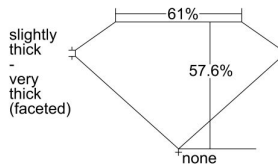

GIA®

FACSIMILE

GIA REPORT 1478796956

Verify this report at GIA.edu

GIA NATURAL DIAMOND DOSSIER®

October 13, 2023
GIA Report Number **1478796956**
Shape and Cutting Style ..... **Heart Brilliant**
Measurements ..... **4.64 x 5.16 x 2.97 mm**

GRADING RESULTS

Carat Weight ..... **0.42 carat**
Color Grade ..... **G**
Clarity Grade **VS2**

ADDITIONAL GRADING INFORMATION

Polish ..... **Excellent**
Symmetry ..... **Very Good**
Fluorescence ..... **None**
Clarity Characteristics ..... **Crystal, Cloud**
Inscription(s): **GIA 1478796956**

PROPORTIONS

Profile not to actual proportions

GRADING SCALES

GIA COLOR SCALE		GIA CLARITY SCALE			
COLORLESS	D	VERY VERY SLIGHTLY INCLUDED	FLAWLESS		
	E		INTERNALLY FLAWLESS		
	F	VERY SLIGHTLY INCLUDED	VVS₁		
	G		VVS₂		
	H		VS₁		
	NEAR COLORLESS	I	SLIGHTLY INCLUDED	VS₂	
		J		SI₁	
		FAINT	K	INCLUDED	SI₂
			L		I₁
			M		I₂
VERT LIGHT	N	INCLUDED	I₃		
	O				
	P				
	Q				
	R				
LIGHT	S				
	T				
	U				
	V				
	W				
	X				
Y					
Z