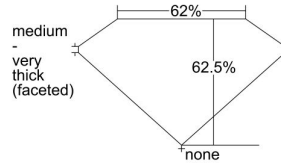

GIA®

FACSIMILE

GIA REPORT 1478709777

Verify this report at GIA.edu

GIA NATURAL DIAMOND DOSSIER®

October 03, 2023
GIA Report Number **1478709777**
Shape and Cutting Style ..... **Marquise Brilliant**
Measurements ..... **6.61 x 3.51 x 2.20 mm**

GRADING RESULTS

Carat Weight ..... **0.30 carat**
Color Grade ..... **E**
Clarity Grade **VS1**

ADDITIONAL GRADING INFORMATION

Polish ..... **Excellent**
Symmetry ..... **Very Good**
Fluorescence ..... **None**
Clarity Characteristics..... **Feather, Pinpoint, Needle**
Inscription(s): **GIA 1478709777**

PROPORTIONS

Profile not to actual proportions

GRADING SCALES

GIA COLOR SCALE		GIA CLARITY SCALE			
COLORLESS	D	VERY VERY SLIGHTLY INCLUDED	FLAWLESS		
	E		INTERNALLY FLAWLESS		
	F	VERY SLIGHTLY INCLUDED	VS₁		
	G		VS₂		
	H		VS₁		
	NEAR COLORLESS	I	SLIGHTLY INCLUDED	VS₂	
		J		SI₁	
		FAINT	K	INCLUDED	SI₂
			L		I₁
			M		I₂
VERT LIGHT	N	INCLUDED	I₃		
	O				
	P				
	Q				
	R				
LIGHT	S				
	T				
	U				
	V				
	W				
	Z