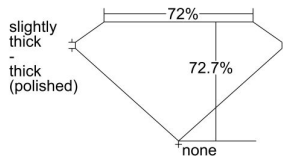

GIA®

FACSIMILE

GIA REPORT 1478286346

Verify this report at gia.edu

GIA NATURAL DIAMOND DOSSIER®

August 08, 2023
GIA Report Number 1478286346
Shape and Cutting Style ..... Square Modified Brilliant
Measurements ..... 3.75 x 3.73 x 2.71 mm

GRADING RESULTS

Carat Weight ..... 0.31 carat
Color Grade ..... E
Clarity Grade VS1

ADDITIONAL GRADING INFORMATION

Polish ..... Excellent
Symmetry ..... Very Good
Fluorescence ..... Faint
Clarity Characteristics ..... Feather, Pinpoint
Inscription(s): GIA 1478286346

PROPORTIONS

Profile not to actual proportions

GRADING SCALES

GIA COLOR SCALE		GIA CLARITY SCALE			
COLORLESS	D	VERY VERY SLIGHTLY INCLUDED	FLAWLESS		
	E		INTERNALLY FLAWLESS		
	F	VERY SLIGHTLY INCLUDED	VVS₁		
	G		VVS₂		
	H		VS₁		
	NEAR COLORLESS	I	SLIGHTLY INCLUDED	VS₂	
		J		SI₁	
		FAINT	K	INCLUDED	SI₂
			L		I₁
			M		I₂
VERT LIGHT	N	LIGHT	I₃		
	O				
	P				
	Q				
	R				
	S				
	T				
LIGHT	U				
	V				
	W				
	X				
Y					
Z