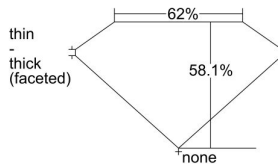

GIA®

FACSIMILE

GIA REPORT 1477933547

Verify this report at GIA.edu

GIA NATURAL DIAMOND DOSSIER®

October 30, 2023
GIA Report Number 1477933547
Shape and Cutting Style ..... Heart Brilliant
Measurements ..... 5.34 x 6.32 x 3.68 mm

GRADING RESULTS

Carat Weight ..... 0.70 carat
Color Grade ..... G
Clarity Grade VS1

ADDITIONAL GRADING INFORMATION

Polish ..... Excellent
Symmetry ..... Excellent
Fluorescence ..... None
Clarity Characteristics ..... Feather, Pinpoint
Inscription(s): GIA 1477933547

PROPORTIONS

Profile not to actual proportions

GRADING SCALES

GIA COLOR SCALE		GIA CLARITY SCALE	
COLORLESS	D	VERY VERY SLIGHTLY INCLUDED	FLAWLESS
	E		INTERNALLY FLAWLESS
	F		VVS₁
	G		VVS₂
	H		VS₁
	I		VS₂
	J		SI₁
	K		SI₂
	L		I₁
	M		I₂
NEAR COLORLESS	N	SLIGHTLY INCLUDED	I₃
	O		
	P		
	Q		
FAINT	R		
	S		
	T		
	U		
VERT LIGHT	V		
	W		
	X		
	Y		
LIGHT	Z