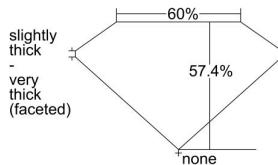

GIA®

FACSIMILE

GIA REPORT 1477927707

Verify this report at GIA.edu

GIA NATURAL DIAMOND DOSSIER®

October 30, 2023
GIA Report Number 1477927707
Shape and Cutting Style ..... Heart Brilliant
Measurements ..... 4.65 x 5.11 x 2.93 mm

GRADING RESULTS

Carat Weight ..... 0.42 carat
Color Grade ..... F
Clarity Grade VVS1

ADDITIONAL GRADING INFORMATION

Polish ..... Excellent
Symmetry ..... Excellent
Fluorescence ..... None
Clarity Characteristics..... Cloud, Needle, Pinpoint, Feather
Inscription(s): GIA 1477927707

PROPORTIONS

Profile not to actual proportions

GRADING SCALES

GIA COLOR SCALE		GIA CLARITY SCALE			
COLORLESS	D	VERY VERY SLIGHTLY INCLUDED	FLAWLESS		
	E		INTERNALLY FLAWLESS		
	F	VERY SLIGHTLY INCLUDED	VVS₁		
	G		VVS₂		
	H		VS₁		
	NEAR COLORLESS	I	SLIGHTLY INCLUDED	VS₂	
		J		SI₁	
		FAINT	K	INCLUDED	SI₂
			L		I₁
			M		I₂
VERY LIGHT			N	INCLUDED	I₃
			O		
			P		
	Q				
LIGHT	R				
	S				
	T				
	U				
	V				
	Z