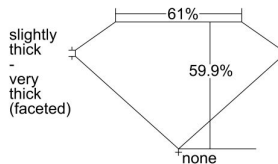

GIA®

FACSIMILE

GIA REPORT 1475964784

Verify this report at GIA.edu

GIA NATURAL DIAMOND DOSSIER®

November 01, 2023
GIA Report Number 1475964784
Shape and Cutting Style ..... Heart Brilliant
Measurements ..... 4.23 x 5.02 x 3.01 mm

GRADING RESULTS

Carat Weight ..... 0.37 carat
Color Grade ..... E
Clarity Grade VS2

ADDITIONAL GRADING INFORMATION

Polish ..... Excellent
Symmetry ..... Excellent
Fluorescence ..... Faint
Clarity Characteristics ..... Crystal
Inscription(s): GIA 1475964784

PROPORTIONS

Profile not to actual proportions

GRADING SCALES

GIA COLOR SCALE		GIA CLARITY SCALE	
COLORLESS	D	VERY VERY SLIGHTLY SLIGHTLY INCLUDED	FLAWLESS
	E		INTERNALLY FLAWLESS
	F		VVS₁
	G		VVS₂
	H		VS₁
	I		VS₂
	J		SI₁
	K		SI₂
	L		I₁
	M		I₂
NEAR COLORLESS	N	SLIGHTLY INCLUDED	I₃
	O		
	P		
	Q		
FAINT	R	INCLUDED	
	S		
	T		
	U		
VERY LIGHT	V		
	W		
	X		
	Y		
LIGHT	Z