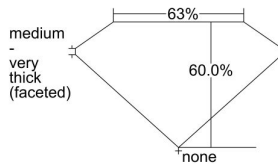

GIA®

FACSIMILE

GIA REPORT 1475955976

Verify this report at GIA.edu

GIA NATURAL DIAMOND DOSSIER®

November 01, 2023
GIA Report Number 1475955976
Shape and Cutting Style ..... Heart Brilliant
Measurements ..... 4.24 x 4.70 x 2.82 mm

GRADING RESULTS

Carat Weight ..... 0.33 carat
Color Grade ..... H
Clarity Grade VS1

ADDITIONAL GRADING INFORMATION

Polish ..... Excellent
Symmetry ..... Excellent
Fluorescence ..... Faint
Clarity Characteristics ..... Feather
Inscription(s): GIA 1475955976

PROPORTIONS

Profile not to actual proportions

GRADING SCALES

GIA COLOR SCALE		GIA CLARITY SCALE			
COLORLESS	D	VERY VERY SLIGHTLY INCLUDED	FLAWLESS		
	E		INTERNALLY FLAWLESS		
	F	VERY SLIGHTLY INCLUDED	VVS₁		
	G		VVS₂		
	H		VS₁		
	NEAR COLORLESS	I	SLIGHTLY INCLUDED	VS₂	
		J		SI₁	
		FAINT	K	INCLUDED	SI₂
			L		I₁
			M		I₂
VERT LIGHT	N	LIGHT	I₃		
	O				
	P				
	Q				
	R				
	S