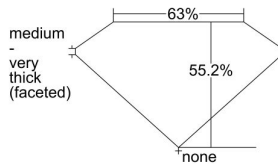

GIA®

FACSIMILE

GIA REPORT 1475796908

Verify this report at GIA.edu

GIA NATURAL DIAMOND DOSSIER®

October 13, 2023
GIA Report Number **1475796908**
Shape and Cutting Style ..... **Heart Brilliant**
Measurements ..... **4.06 x 4.83 x 2.66 mm**

GRADING RESULTS

Carat Weight ..... **0.30 carat**
Color Grade ..... **G**
Clarity Grade **S11**

ADDITIONAL GRADING INFORMATION

Polish ..... **Excellent**
Symmetry ..... **Very Good**
Fluorescence ..... **None**
Clarity Characteristics ..... **Cloud, Crystal**
Inscription(s): **GIA 1475796908**

PROPORTIONS

Profile not to actual proportions

GRADING SCALES

GIA COLOR SCALE		GIA CLARITY SCALE			
COLORLESS	D	VERY VERY SLIGHTLY INCLUDED	FLAWLESS		
	E		INTERNALLY FLAWLESS		
	F	VERY SLIGHTLY INCLUDED	VVS₁		
	G		VVS₂		
	H		VS₁		
	NEAR COLORLESS	I	SLIGHTLY INCLUDED	VS₂	
		J		S1₁	
		FAINT	K	INCLUDED	S1₂
			L		I₁
			M		I₂
VERT LIGHT	N	LIGHT	I₃		
	O				
	P				
	Q				
	R				
	S