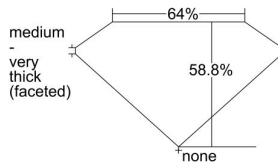

GIA®

FACSIMILE

GIA REPORT 1473913887

Verify this report at GIA.edu

GIA NATURAL DIAMOND DOSSIER®

October 27, 2023
GIA Report Number **1473913887**
Shape and Cutting Style ..... **Heart Brilliant**
Measurements ..... **4.22 x 4.50 x 2.64 mm**

GRADING RESULTS

Carat Weight ..... **0.30 carat**
Color Grade ..... **D**
Clarity Grade **S11**

ADDITIONAL GRADING INFORMATION

Polish ..... **Very Good**
Symmetry ..... **Very Good**
Fluorescence ..... **Faint**
Clarity Characteristics ..... **Feather**
Inscription(s): GIA 1473913887

PROPORTIONS

Profile not to actual proportions

GRADING SCALES

GIA COLOR SCALE		GIA CLARITY SCALE			
COLORLESS	D	VERY VERY SLIGHTLY INCLUDED	FLAWLESS		
	E		INTERNALLY FLAWLESS		
	F	VERY SLIGHTLY INCLUDED	VVS₁		
	G		VVS₂		
	H		VS₁		
	NEAR COLORLESS	I	SLIGHTLY INCLUDED	VS₂	
		J		S1₁	
		FAINT	K	INCLUDED	S1₂
			L		I₁
			M		I₂
VERT LIGHT	N	INCLUDED	I₃		
	O				
	P				
	Q				
	R				
	S				
LIGHT	T				
	U				
	V				
	W				
	X				
	Y				
	Z