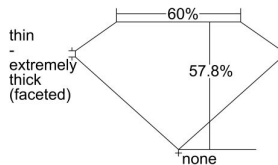

GIA®

FACSIMILE

GIA REPORT 1473908433

Verify this report at GIA.edu

GIA NATURAL DIAMOND DOSSIER®

October 26, 2023
GIA Report Number 1473908433
Shape and Cutting Style ..... Heart Brilliant
Measurements ..... 4.12 x 4.62 x 2.67 mm

GRADING RESULTS

Carat Weight ..... 0.30 carat
Color Grade ..... G
Clarity Grade VS2

ADDITIONAL GRADING INFORMATION

Polish ..... Very Good
Symmetry ..... Very Good
Fluorescence ..... None
Clarity Characteristics ..... Crystal, Cloud
Inscription(s): GIA 1473908433

PROPORTIONS

Profile not to actual proportions

GRADING SCALES

GIA COLOR SCALE		GIA CLARITY SCALE			
COLORLESS	D	VERY VERY SLIGHTLY INCLUDED	FLAWLESS		
	E		INTERNALLY FLAWLESS		
	F		VVS₁		
	G		VVS₂		
	NEAR COLORLESS		H	VERY SLIGHTLY INCLUDED	VS₁
			I		VS₂
			J		SI₁
	FAINT		K	SLIGHTLY INCLUDED	SI₂
			L		I₁
			M		I₂
N		I₃			
VERT LIGHT		O	INCLUDED		
		P			
		Q			
	R				
	S				
	T				
LIGHT	U				
	V				
	W				
	X				
Y					
Z