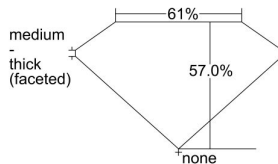

GIA®

FACSIMILE

GIA REPORT 1473717781

Verify this report at GIA.edu

GIA NATURAL DIAMOND DOSSIER®

October 04, 2023
GIA Report Number 1473717781
Shape and Cutting Style ..... Heart Brilliant
Measurements ..... 4.39 x 5.03 x 2.87 mm

GRADING RESULTS

Carat Weight ..... 0.36 carat
Color Grade ..... D
Clarity Grade VS2

ADDITIONAL GRADING INFORMATION

Polish ..... Excellent
Symmetry ..... Excellent
Fluorescence ..... None
Clarity Characteristics ..... Feather, Cloud
Inscription(s): GIA 1473717781

PROPORTIONS

Profile not to actual proportions

GRADING SCALES

GIA COLOR SCALE		GIA CLARITY SCALE			
COLORLESS	D	VERY VERY SLIGHTLY INCLUDED	FLAWLESS		
	E		INTERNALLY FLAWLESS		
	F	VERY SLIGHTLY INCLUDED	VVS₁		
	G		VVS₂		
	H		VS₁		
	NEAR COLORLESS	I	SLIGHTLY INCLUDED	VS₂	
		J		SI₁	
		FAINT	K	INCLUDED	SI₂
			L		I₁
			M		I₂
VERT LIGHT	N	LIGHT	I₃		
	O				
	P				
	Q				
	R