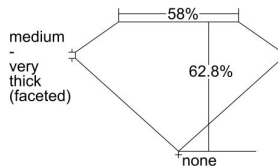

GIA®

FACSIMILE

GIA REPORT 1473708114

Verify this report at GIA.edu

GIA NATURAL DIAMOND DOSSIER®

October 03, 2023
GIA Report Number **1473708114**
Shape and Cutting Style ..... **Pear Brilliant**
Measurements ..... **6.04 x 3.73 x 2.35 mm**

GRADING RESULTS

Carat Weight ..... **0.30 carat**
Color Grade ..... **E**
Clarity Grade **VVS2**

ADDITIONAL GRADING INFORMATION

Polish ..... **Excellent**
Symmetry ..... **Very Good**
Fluorescence ..... **None**
Clarity Characteristics..... **Cloud**
Inscription(s): **GIA 1473708114**

PROPORTIONS

Profile not to actual proportions

GRADING SCALES

GIA COLOR SCALE		GIA CLARITY SCALE			
COLORLESS	D	VERY VERY SLIGHTLY INCLUDED	FLAWLESS		
	E		INTERNALLY FLAWLESS		
	F		VVS₁		
	NEAR COLORLESS	G	VERY SLIGHTLY INCLUDED	VVS₂	
		H		VS₁	
		FAINT	I	SLIGHTLY INCLUDED	VS₂
			J		SI₁
			K	SI₂	
	LIGHT	L	INCLUDED	I₁	
		M		I₂	
N		I₃			
O					
P					
Q					
R					
S					
T					
U					
V					
W					
X					
Y					
Z