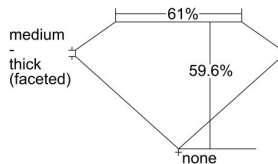

GIA®

FACSIMILE

GIA REPORT 1473038042

Verify this report at gia.edu

GIA NATURAL DIAMOND DOSSIER®

July 06, 2023
GIA Report Number 1473038042
Shape and Cutting Style ..... Pear Brilliant
Measurements ..... 7.39 x 4.62 x 2.75 mm

GRADING RESULTS

Carat Weight ..... 0.58 carat
Color Grade ..... D
Clarity Grade VVS2

ADDITIONAL GRADING INFORMATION

Polish ..... Excellent
Symmetry ..... Excellent
Fluorescence ..... Faint
Clarity Characteristics ..... Needle, Pinpoint
Inscription(s): GIA 1473038042

PROPORTIONS

Profile not to actual proportions

GRADING SCALES

GIA COLOR SCALE		GIA CLARITY SCALE	
COLORLESS	D	VERY VERY SLIGHTLY SLEIGHTLY INCLUDED	FLAWLESS
	E		INTERNALLY FLAWLESS
	F		VVS₁
	G		VVS₂
	H		VS₁
	I		VS₂
	J		SI₁
	K		SI₂
	L		I₁
	M		I₂
NEAR COLORLESS	N	SLIGHTLY INCLUDED	I₃
	O		
	P		
	Q		
FAINT	R		
	S		
	T		
	U		
VERY LIGHT	V		
	W		
	X		
	Y		
LIGHT	Z