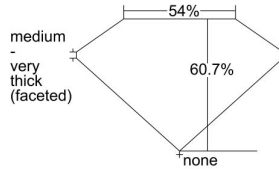

GIA®

FACSIMILE

GIA REPORT 1469025554

Verify this report at GIA.edu

GIA NATURAL DIAMOND DOSSIER®

March 13, 2023
GIA Report Number 1469025554
Shape and Cutting Style ..... Heart Brilliant
Measurements ..... 5.19 x 6.17 x 3.74 mm

GRADING RESULTS

Carat Weight ..... 0.71 carat
Color Grade ..... D
Clarity Grade VVS1

ADDITIONAL GRADING INFORMATION

Polish ..... Excellent
Symmetry ..... Excellent
Fluorescence ..... None
Clarity Characteristics ..... Pinpoint
Inscription(s): GIA 1469025554

PROPORTIONS

Profile not to actual proportions

GRADING SCALES

GIA COLOR SCALE		GIA CLARITY SCALE		
COLORLESS	D	VERY VERY SLIGHTLY INCLUDED	FLAWLESS	
	E		INTERNALLY FLAWLESS	
	F		VVS₁	
	G		VVS₂	
	NEAR COLORLESS	H	VERY SLIGHTLY INCLUDED	VS₁
		I		VS₂
		J	SLIGHTLY INCLUDED	S₁
		K		S₂
		L		I₁
		M		I₂
FAINT	N	INCLUDED	I₃	
	O			
	P			
	Q			
	R			
	S			
VERT LIGHT	T			
	U			
	V			
	W			
	X			
	Y			
LIGHT	Z