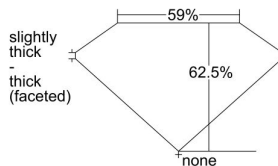

GIA®

FACSIMILE

GIA REPORT 1468107151

Verify this report at GIA.edu

GIA NATURAL DIAMOND DOSSIER®

March 23, 2023
GIA Report Number 1468107151
Shape and Cutting Style ..... Oval Brilliant
Measurements ..... 5.89 x 4.06 x 2.54 mm

GRADING RESULTS

Carat Weight ..... 0.40 carat
Color Grade ..... G
Clarity Grade VS1

ADDITIONAL GRADING INFORMATION

Polish ..... Excellent
Symmetry ..... Very Good
Fluorescence ..... Faint
Clarity Characteristics..... Crystal, Feather, Pinpoint
Inscription(s): GIA 1468107151

PROPORTIONS

Profile not to actual proportions

GRADING SCALES

GIA COLOR SCALE		GIA CLARITY SCALE			
COLORLESS	D	VERY VERY SLIGHTLY INCLUDED	FLAWLESS		
	E		INTERNALLY FLAWLESS		
	F	VERY SLIGHTLY INCLUDED	VS₁		
	G		VS₂		
	H		VS₁		
	NEAR COLORLESS	I	SLIGHTLY INCLUDED	VS₂	
		J		SI₁	
		FAINT	K	INCLUDED	SI₂
			L		I₁
			M		I₂
N			I₃		
VERT LIGHT	O	INCLUDED			
	P				
	Q				
	R				
	S				
	T				
LIGHT	U				
	V				
	W				
	X				
Y					
Z