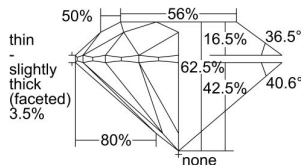

GIA®

FACSIMILE

GIA REPORT 1459234710

Verify this report at GIA.edu

GIA NATURAL DIAMOND DOSSIER®

November 21, 2022
GIA Report Number 1459234710
Shape and Cutting Style ..... Round Brilliant
Measurements ..... 5.63 - 5.67 x 3.53 mm

GRADING RESULTS

Carat Weight ..... 0.70 carat
Color Grade ..... D
Clarity Grade S11
Cut Grade ..... Excellent

ADDITIONAL GRADING INFORMATION

Polish ..... Excellent
Symmetry ..... Excellent
Fluorescence ..... Faint
Clarity Characteristics ..... Crystal
Inscription(s): GIA 1459234710

PROPORTIONS

Profile to actual proportions