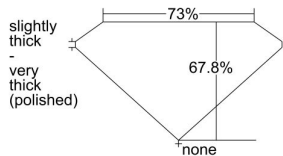

GIA®

FACSIMILE

GIA REPORT 1443537242

Verify this report at GIA.edu

GIA NATURAL DIAMOND DOSSIER®

September 01, 2022
GIA Report Number 1443537242
Shape and Cutting Style ..... Square Modified Brilliant
Measurements ..... 4.30 x 4.25 x 2.88 mm

GRADING RESULTS

Carat Weight ..... 0.46 carat
Color Grade ..... E
Clarity Grade VS2

ADDITIONAL GRADING INFORMATION

Polish ..... Very Good
Symmetry ..... Very Good
Fluorescence ..... None
Clarity Characteristics ..... Feather, Crystal
Inscription(s): GIA 1443537242

PROPORTIONS

Profile not to actual proportions

GRADING SCALES

GIA COLOR SCALE		GIA CLARITY SCALE			
COLORLESS	D	VERY VERY SLIGHTLY INCLUDED	FLAWLESS		
	E		INTERNALLY FLAWLESS		
	F		VVS₁		
	G		VVS₂		
	NEAR COLORLESS	H	VERY SLIGHTLY INCLUDED	VS₁	
		I		VS₂	
		FAINT	J	SLIGHTLY INCLUDED	SI₁
			K		SI₂
	L		I₁		
	VERT LIGHT		M	INCLUDED	I₂
N			I₃		
O					
P					
LIGHT	Q				
	R				
	S				
	T				
	U				
	Z