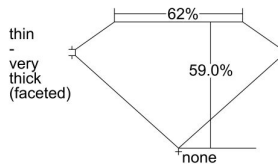

GIA®

FACSIMILE

GIA REPORT 1438728425

Verify this report at GIA.edu

GIA NATURAL DIAMOND DOSSIER®

June 16, 2022
GIA Report Number 1438728425
Shape and Cutting Style ..... Heart Brilliant
Measurements ..... 4.25 x 4.87 x 2.88 mm

GRADING RESULTS

Carat Weight ..... 0.36 carat
Color Grade ..... F
Clarity Grade VS2

ADDITIONAL GRADING INFORMATION

Polish ..... Excellent
Symmetry ..... Very Good
Fluorescence ..... None
Clarity Characteristics ..... Cloud, Crystal
Inscription(s): GIA 1438728425

PROPORTIONS

Profile not to actual proportions

GRADING SCALES

GIA COLOR SCALE		GIA CLARITY SCALE			
COLORLESS	D	VERY VERY SLIGHTLY INCLUDED	FLAWLESS		
	E		INTERNALLY FLAWLESS		
	F	VERY SLIGHTLY INCLUDED	VVS₁		
	G		VVS₂		
	H		VS₁		
	NEAR COLORLESS	I	SLIGHTLY INCLUDED	VS₂	
		J		SI₁	
		FAINT	K	INCLUDED	SI₂
			L		I₁
			M		I₂
VERT LIGHT	N	LIGHT	I₃		
	O				
	P				
	Q				
	R