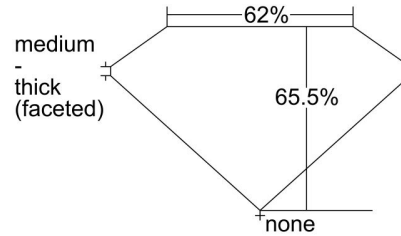

**GIA NATURAL DIAMOND GRADING REPORT**

May 16, 2022  
 GIA Report Number ..... 1438352616  
 Shape and Cutting Style ..... Cushion Modified Brilliant  
 Measurements ..... 7.30 x 6.35 x 4.16 mm

**GRADING RESULTS**

Carat Weight ..... 1.71 carat  
 Color Grade ..... G  
 Clarity Grade ..... VS1

**ADDITIONAL GRADING INFORMATION**

Polish ..... Excellent  
 Symmetry ..... Excellent  
 Fluorescence ..... None  
 Inscription(s): GIA 1438352616

**Comments:** Clouds are not shown. Additional pinpoints are not shown.

**PROPORTIONS**

Profile not to actual proportions

**CLARITY CHARACTERISTICS**

**KEY TO SYMBOLS\***

- Crystal      △ Natural
- ∩ Feather      △ Extra Facet
- Pinpoint
- ∩ Indented Natural

\* Red symbols denote internal characteristics (inclusions). Green or black symbols denote external characteristics (blemishes). Diagram is an approximate representation of the diamond, and symbols shown indicate type, position, and approximate size of clarity characteristics. All clarity characteristics may not be shown. Details of finish are not shown.