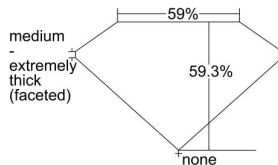

GIA®

FACSIMILE

GIA REPORT 1438342993

Verify this report at GIA.edu

GIA NATURAL DIAMOND DOSSIER®

May 10, 2022
GIA Report Number 1438342993
Shape and Cutting Style ..... Heart Brilliant
Measurements ..... 5.46 x 6.10 x 3.62 mm

GRADING RESULTS

Carat Weight ..... 0.75 carat
Color Grade I
Clarity Grade SI1

ADDITIONAL GRADING INFORMATION

Polish ..... Excellent
Symmetry ..... Very Good
Fluorescence ..... None
Clarity Characteristics..... Crystal, Cloud, Feather
Inscription(s): GIA 1438342993

PROPORTIONS

Profile not to actual proportions

GRADING SCALES

GIA COLOR SCALE		GIA CLARITY SCALE			
COLORLESS	D	VERY VERY SLIGHTLY INCLUDED	FLAWLESS		
	E		INTERNALLY FLAWLESS		
	F		VVS₁		
	G		VVS₂		
	NEAR COLORLESS	H	VERY SLIGHTLY INCLUDED	VS₁	
		I		VS₂	
		FAINT	J	SLIGHTLY INCLUDED	SI₁
			K		SI₂
	L		I₁		
	VERT LIGHT		M	INCLUDED	I₂
N			I₃		
O					
P					
LIGHT	Q				
	R				
	S				
	T				
	U				
	V				
W					
X					
Y					
Z