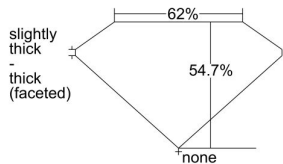

GIA®

FACSIMILE

GIA REPORT 1438340916

Verify this report at GIA.edu

GIA NATURAL DIAMOND DOSSIER®

May 10, 2022
GIA Report Number 1438340916
Shape and Cutting Style ..... Heart Brilliant
Measurements ..... 5.49 x 6.25 x 3.42 mm

GRADING RESULTS

Carat Weight ..... 0.70 carat
Color Grade ..... E
Clarity Grade VS2

ADDITIONAL GRADING INFORMATION

Polish ..... Excellent
Symmetry ..... Excellent
Fluorescence ..... Faint
Clarity Characteristics ..... Crystal, Feather
Inscription(s): GIA 1438340916

PROPORTIONS

Profile not to actual proportions

GRADING SCALES

GIA COLOR SCALE		GIA CLARITY SCALE			
COLORLESS	D	VERY VERY SLIGHTLY INCLUDED	FLAWLESS		
	E		INTERNALLY FLAWLESS		
	F	VERY SLIGHTLY INCLUDED	VVS₁		
	G		VVS₂		
	H		VS₁		
	NEAR COLORLESS	I	SLIGHTLY INCLUDED	VS₂	
		J		SI₁	
		FAINT	K	INCLUDED	SI₂
			L		I₁
			M		I₂
VERY LIGHT			N	INCLUDED	I₃
			O		
			P		
	Q				
LIGHT	R				
	S				
	T				
	U				
	V				
	Z